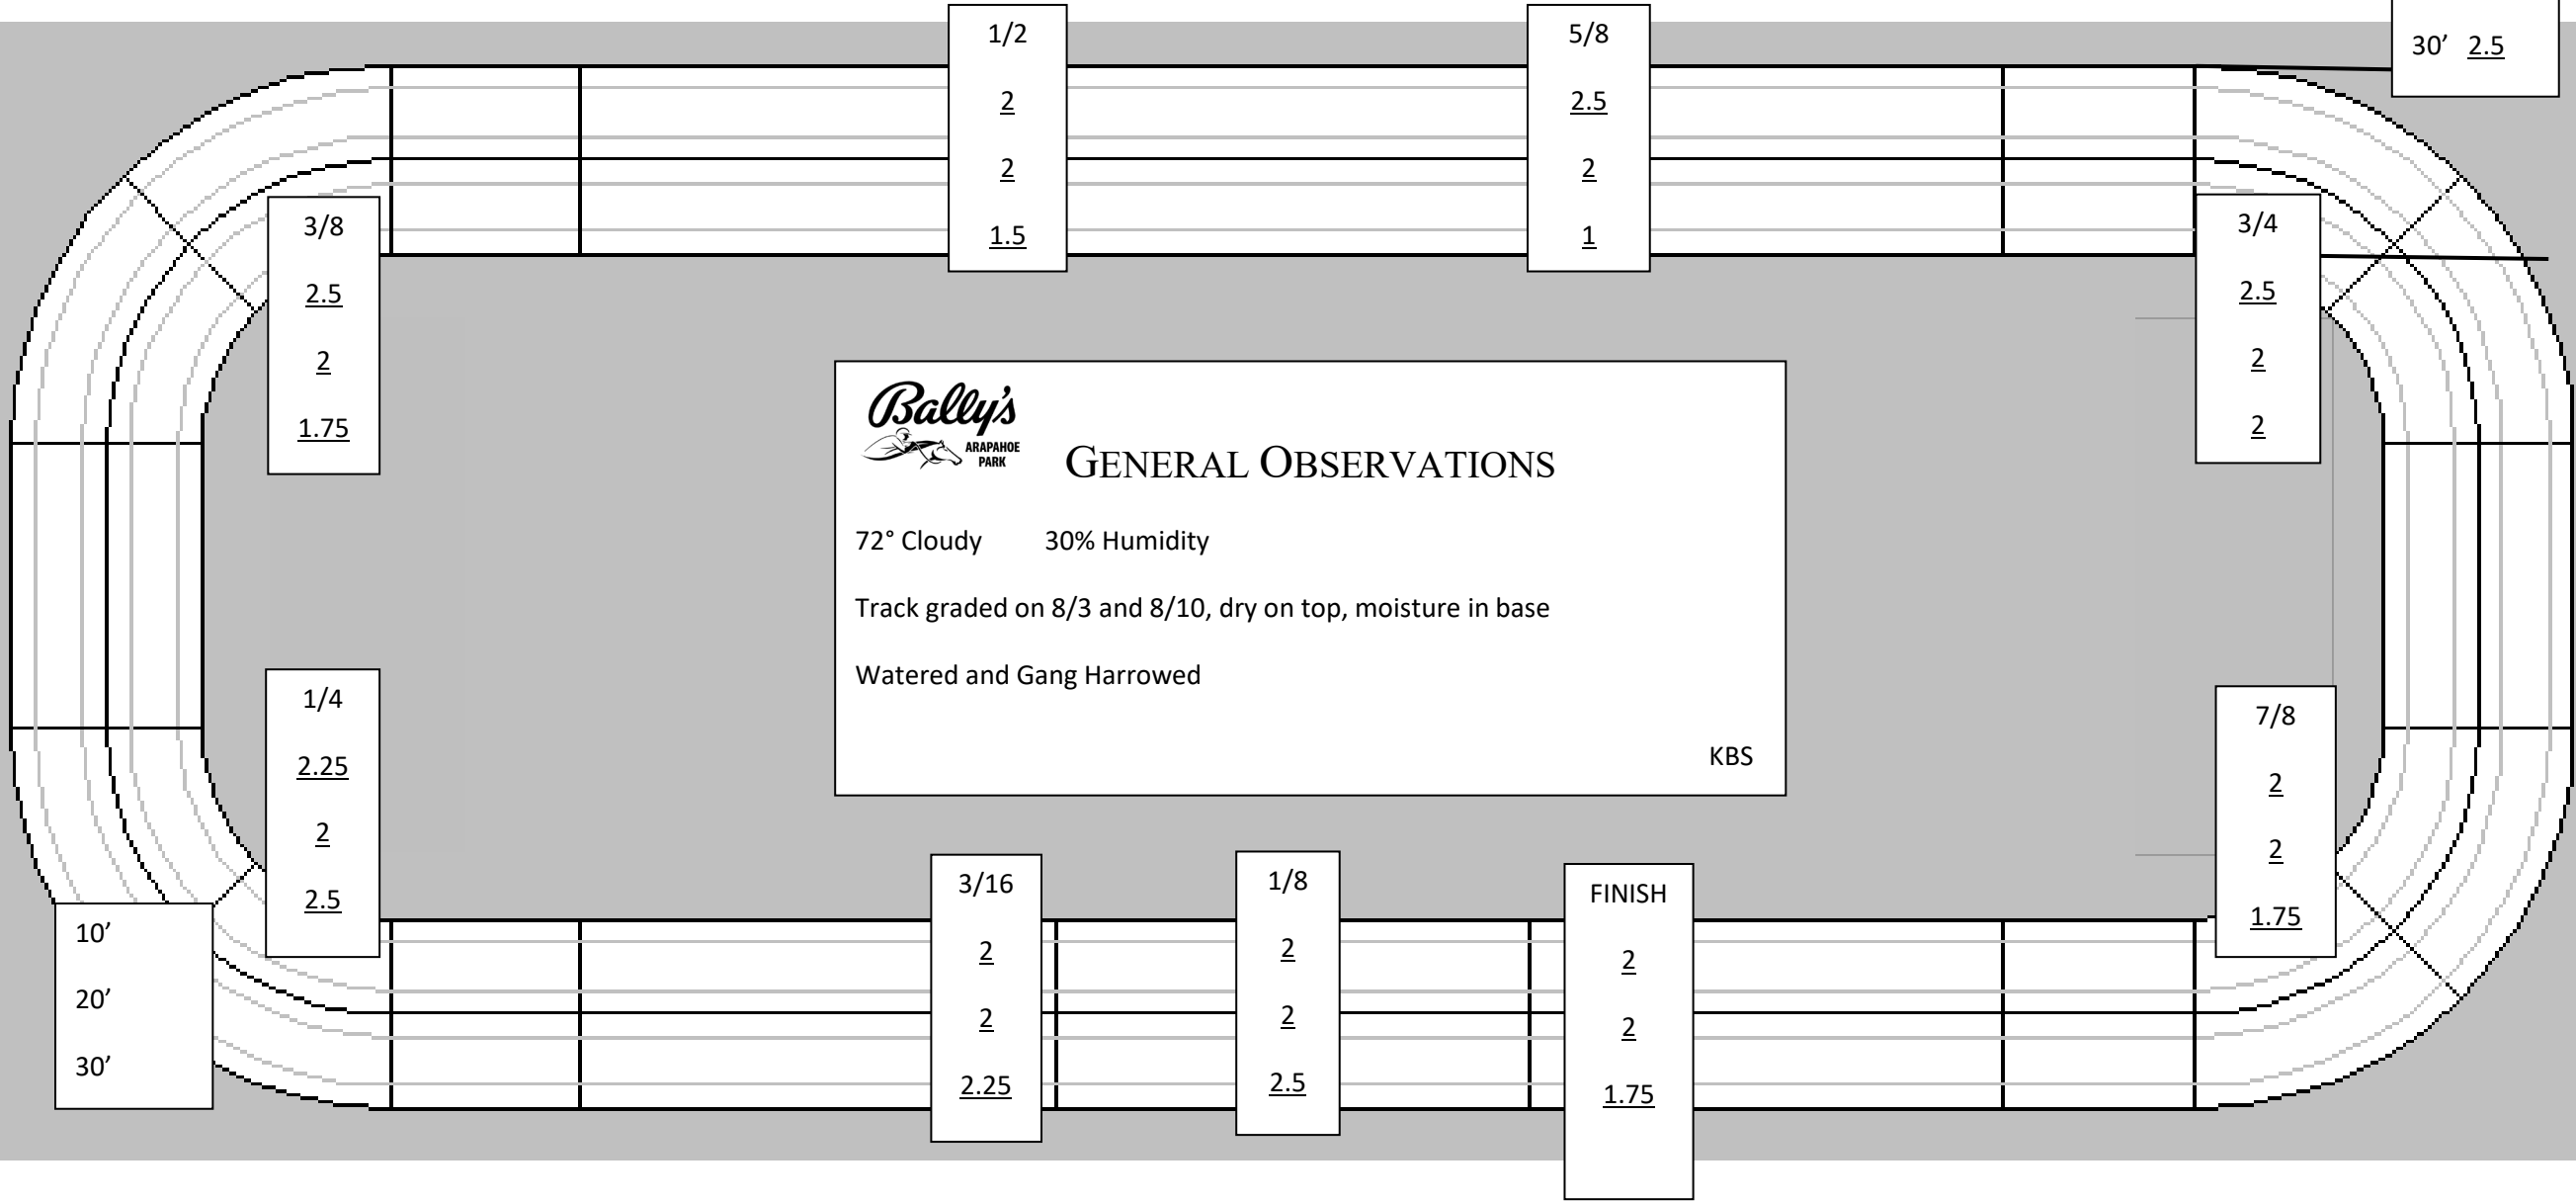

ARAPAHOE PARK TRACK DEPTH FOR: Thursday August 12, 2021 8:00 am *FAST*

10'	<u>2.5</u>
20'	<u>2.5</u>
30'	<u>2.5</u>

**Bally's**  
ARAPAHOE PARK

**GENERAL OBSERVATIONS**

72° Cloudy    30% Humidity

Track graded on 8/3 and 8/10, dry on top, moisture in base

Watered and Gang Harrowed

KBS

10'
20'
30'